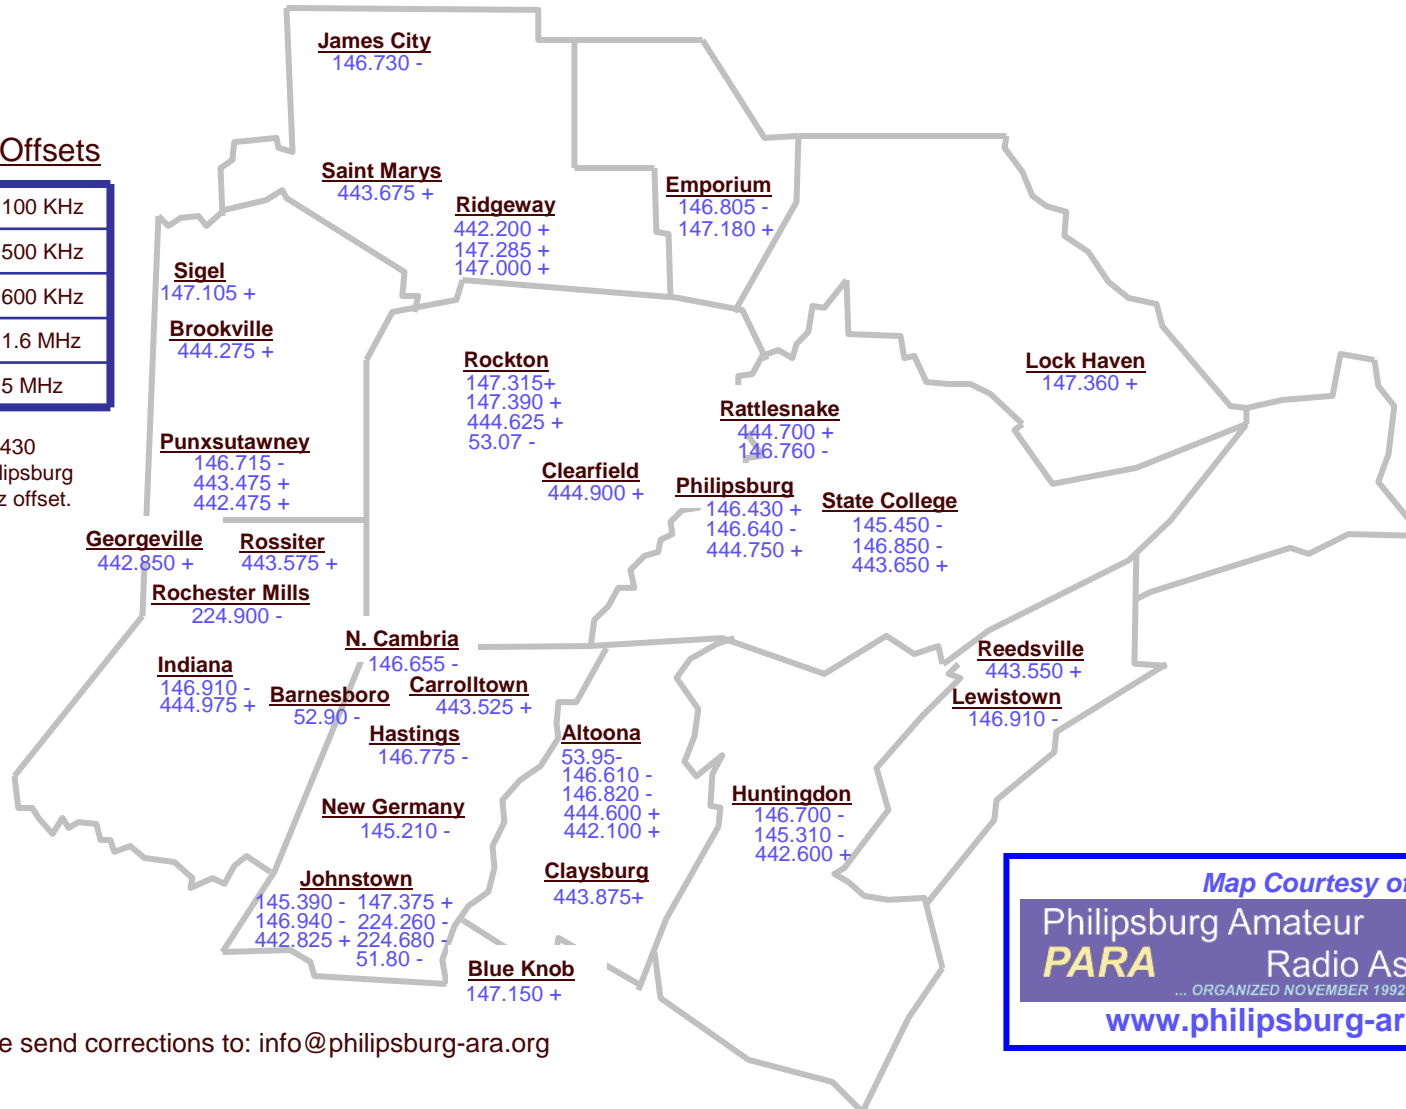

# Central Pennsylvania Amateur Radio Repeater Map

Centered on Clearfield and Centre Counties

## Standard Offsets

29 MHz	100 KHz
50 MHz	500 KHz
144 MHz	600 KHz
220 MHz	1.6 MHz
440 MHz	5 MHz

Note: The 146.430 repeater at Philipsburg uses a + 1 MHz offset.

Pease send corrections to: [info@philipsburg-ara.org](mailto:info@philipsburg-ara.org)

Map Courtesy of:  
 Philipsburg Amateur **W3PHB**  
**PARA** Radio Associati  
 ... ORGANIZED NOVEMBER 1992 ...  
 www.philipsburg-ara.org  
 Our 15th Year